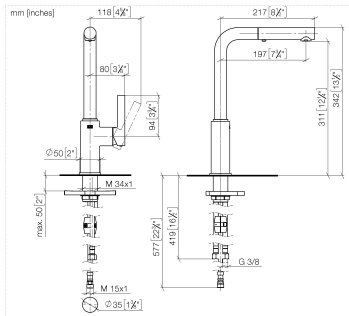

DORNBRACHT PIUR Single-lever mixer Pull-out with spray function - Chrome

33 960 210

- 197mm projection
- pivotable spout 360°
- air-enriched flow and spray flow
- max. flow 6.7 l/min at 3 bar flow pressure
- fabric braided hose 1500 mm

Intrinsic protection against back flow.

	Chrome	33 960 210-00
	Soft Black	33 960 210-69
	Brushed Nickel	33 960 210-70

DORNBRACHT PIUR Single-lever mixer Pull-out with spray function - Chrome

33 960 210

Certificates

Belgaqua_23-012- 27_3. AbP_10139.

ACS_23 ACC NY 306.

DORNBACHT PIUR Single-lever mixer Pull-out with spray function - Chrome

33 960 210

Parts for other finishes can be found here: [Soft Black](#)

Spare parts list

No.	Item Number	Name	Quantity used	Delivery time
1	90 12 11 181 00-00	shower	1	2
2	90 14 05 081 00 90	seal	1	2
3	90 23 01 051 00 90	flow reducer	1	2
4	90 30 02 101 00 90	hose	1	2
5	90 14 15 060 00 90	gasket kit	1	2
6	90 15 05 060 00 90	cartridge	1	2
7	90 28 30 011 00-00	cover	1	2
8	90 20 21 001 00-00	handle	1	2
9	90 27 21 001 00-00	rosette	1	2
10	90 30 01 200 00 90	shaft	1	2
11	90 23 10 003 00 90	fixing set	1	2
12	04 30 04 101 00 90	hose	2	2
13	90 30 04 110 00 90	hose	1	2