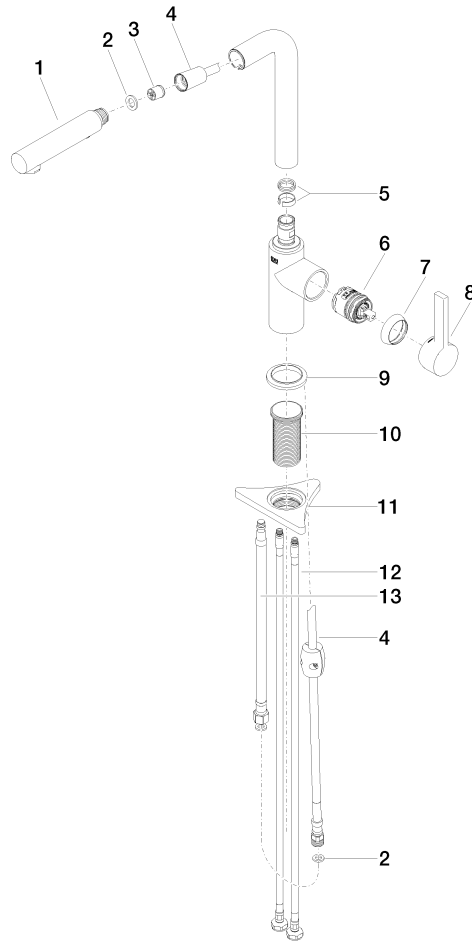

DORNBRACHT PIUR Single-lever mixer Pull-out with spray function - Chrome

33 960 210

- 197mm projection
- pivotable spout 360°
- air-enriched flow and spray flow
- max. flow 6.7 l/min at 3 bar flow pressure
- fabric braided hose 1500 mm

Intrinsic protection against back flow.

	Chrome	33 960 210-00
	Soft Black	33 960 210-69
	Brushed Nickel	33 960 210-70

DORNBRACHT PIUR Single-lever mixer Pull-out with spray function - Chrome

33 960 210

Certificates

Belgaqua_23-012- 27_3. AbP_10139.

ACS_23 ACC NY 306.

DORNBACHT PIUR Single-lever mixer Pull-out with spray function - Chrome

33 960 210

Parts for other finishes can be found here: [Soft Black](#)

Spare parts list

No.	Item Number	Name	Quantity used	Delivery time
1	90 12 11 181 00-00	shower	1	2
2	90 14 05 081 00 90	seal	1	2
3	90 23 01 051 00 90	flow reducer	1	2
4	90 30 02 101 00 90	hose	1	2
5	90 14 15 060 00 90	gasket kit	1	2
6	90 15 05 060 00 90	cartridge	1	2
7	90 28 30 011 00-00	cover	1	2
8	90 20 21 001 00-00	handle	1	2
9	90 27 21 001 00-00	rosette	1	2
10	90 30 01 200 00 90	shaft	1	2
11	90 23 10 003 00 90	fixing set	1	2
12	04 30 04 101 00 90	hose	2	2
13	90 30 04 110 00 90	hose	1	2